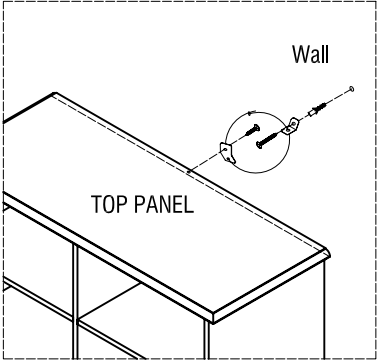

# Step By Step Assembly Instructions

Step 1 :

Step 2 :

Step 3 :

Step 4 :

If stacking storage units together, please use anti-tip kit (see step 6) and mending plate (see step 5) for illustration.

Step 5 :

Step 6 :

## **Assembly Instruction for Anti-Tipping Kit (Parts# 8)**

1. Attach one of the mounting brackets near the top back edge of the furniture piece and insert the shorter screw.
2. Mark location on the wall approximately 2" below the bracket mounted to the back of the furniture.
3. Drill a starter hole into a wall stud and insert plastic anchor, and gently tap the anchor until the flange of the anchor is flush with the wall.
4. Attach the second bracket by inserting the longer screw through the bracket and into the wall.
5. Place the furniture so the bracket on the back edge is in line with the bracket on the wall.
6. Lace the end of the nylon restraint strap down through each bracket. Bring both ends together and slide the beaded end until it snap locks into the keyhole slot.
7. Make sure the strap is securely laced and locked to the brackets.