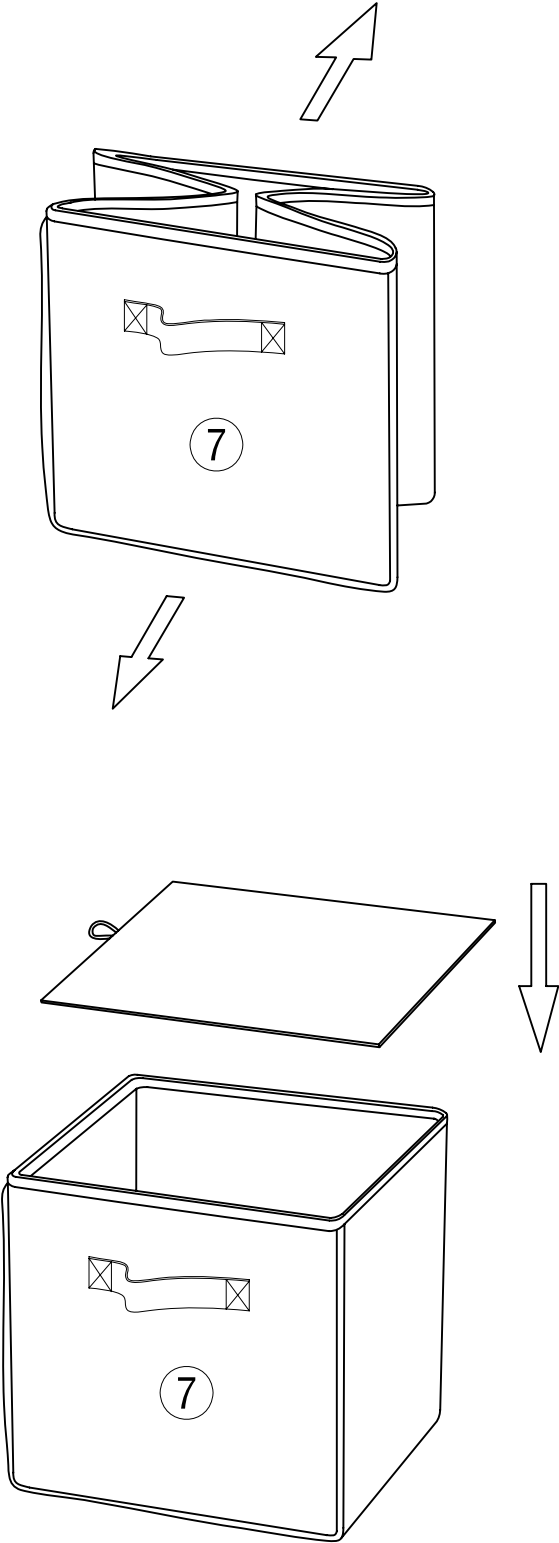

Assembly Instructions

Item Number : LFY020-1(White), LFY022-1(Pecan), LFY021-1(Espresso)

Product Name: Classic Playtime Storage Bench With Canvas Bins

PRE-ASSEMBLY PREPARATION:

- Please check carton for all necessary parts before beginning assembly.
- We recommend two people assemble this unit.
- Keep small parts away from children.
- Adult-only assembly required.

PARTS IDENTIFICATION

	PARTS	Q'TY
A		1PC
B		1PC
C		1PC
D		1PC
E		2PCS
F		1PC

	PARTS	Q'TY
1		12PCS
2		12PCS
3		2PCS
4		18PCS
5		4PCS
6		1PC
7		3SETS

Step By Step Assembly Instructions

Step 1 :

Step 2 :

Step 3 :