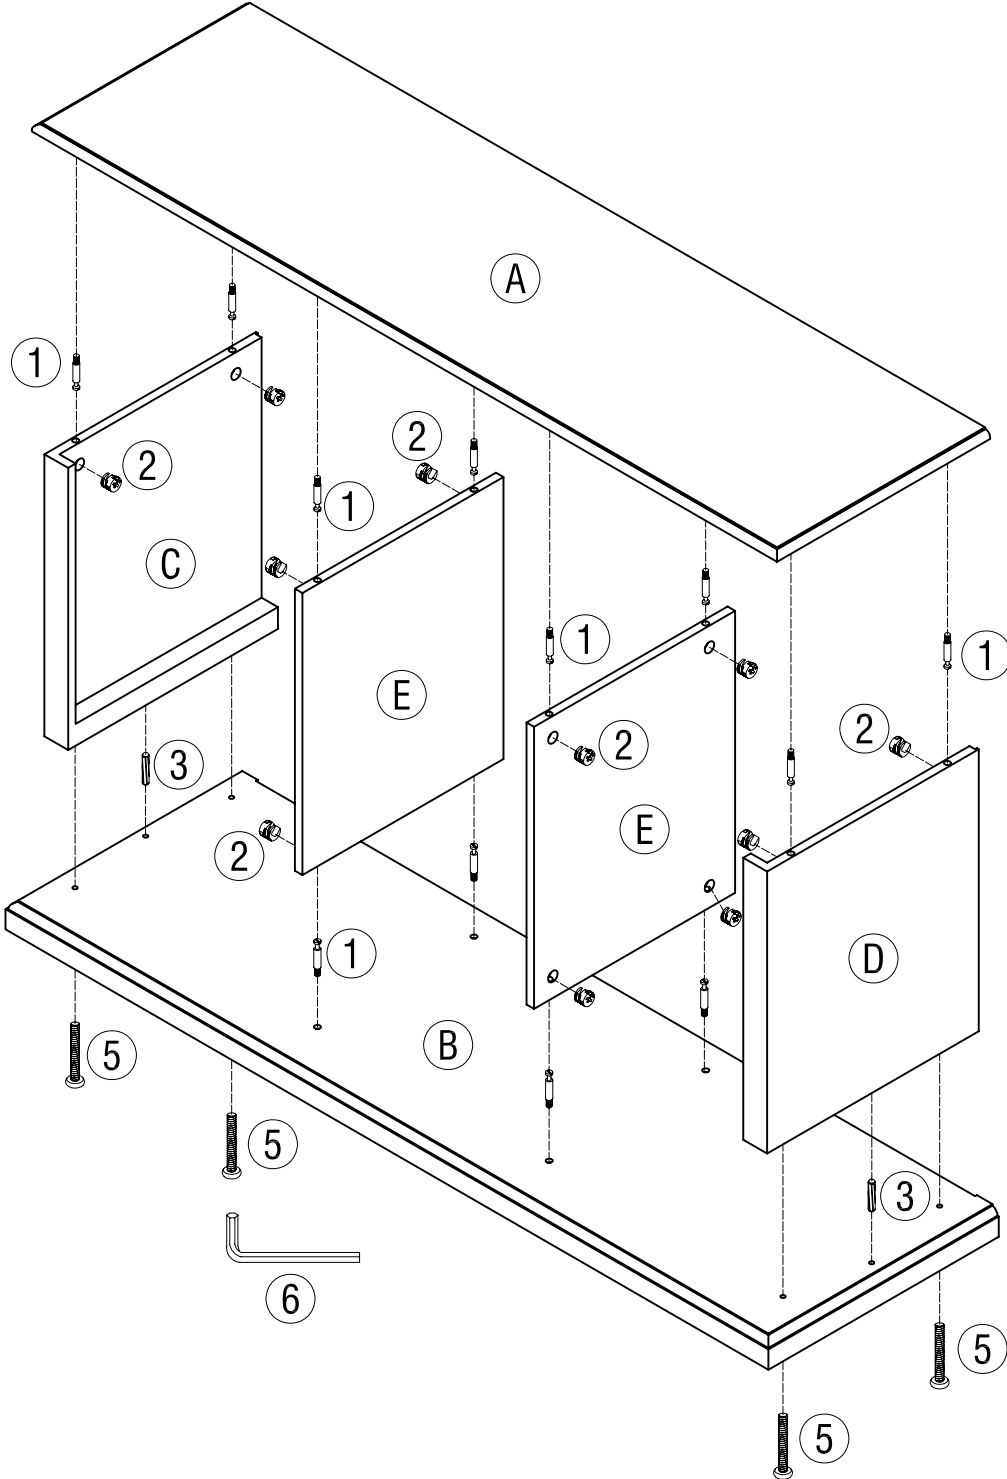

Assembly Instructions

Item Number : LFY020-1(White), LFY022-1(Pecan), LFY021-1(Espresso)

Product Name: Classic Playtime Storage Bench With Canvas Bins

PRE-ASSEMBLY PREPARATION:

- Please check carton for all necessary parts before beginning assembly.
- We recommend two people assemble this unit.
- Keep small parts away from children.
- Adult-only assembly required.

PARTS IDENTIFICATION

	PARTS	Q'TY
A		1PC
B		1PC
C		1PC
D		1PC
E		2PCS
F		1PC

	PARTS	Q'TY
1		12PCS
2		12PCS
3		2PCS
4		18PCS
5		4PCS
6		1PC
7		3SETS

Step By Step Assembly Instructions

Step 1 :

Step 2 :

Step 3 :