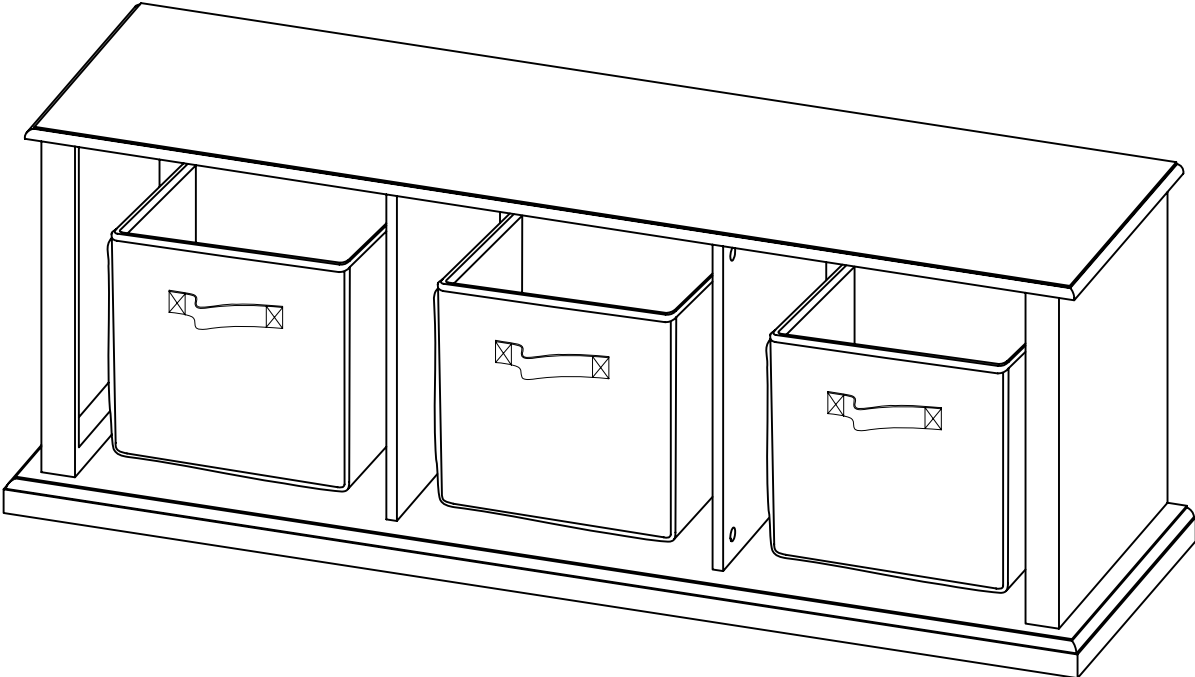

Step 5 :

Thank you for your Purchase.