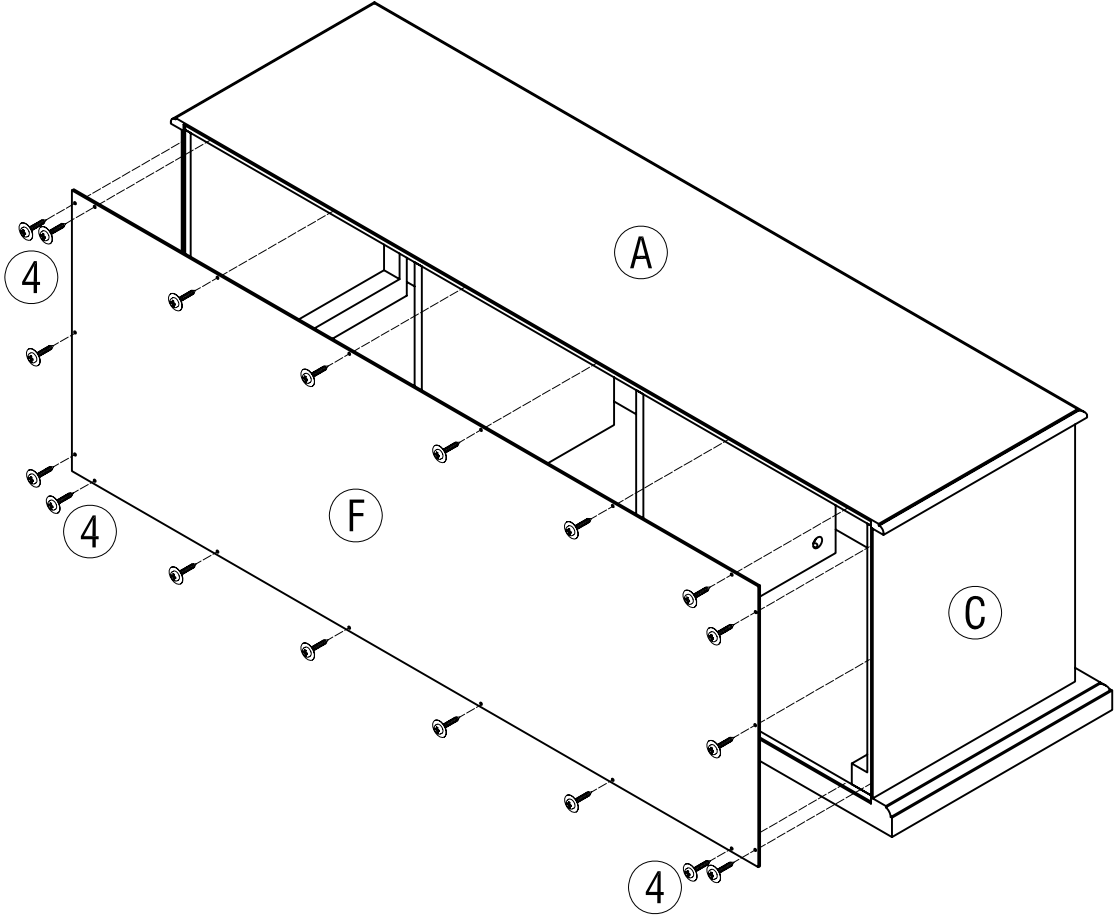

Assembly Instructions

Item Number : LFY020-1(White), LFY022-1(Pecan), LFY021-1(Espresso)

Product Name: Classic Playtime Storage Bench With Canvas Bins

PRE-ASSEMBLY PREPARATION:

- Please check carton for all necessary parts before beginning assembly.
- We recommend two people assemble this unit.
- Keep small parts away from children.
- Adult-only assembly required.

PARTS IDENTIFICATION

	PARTS	Q'TY
A		1PC
B		1PC
C		1PC
D		1PC
E		2PCS
F		1PC

	PARTS	Q'TY
1		12PCS
2		12PCS
3		2PCS
4		18PCS
5		4PCS
6		1PC
7		3SETS

Step By Step Assembly Instructions

Step 1 :

Step 2 :

Step 3 :